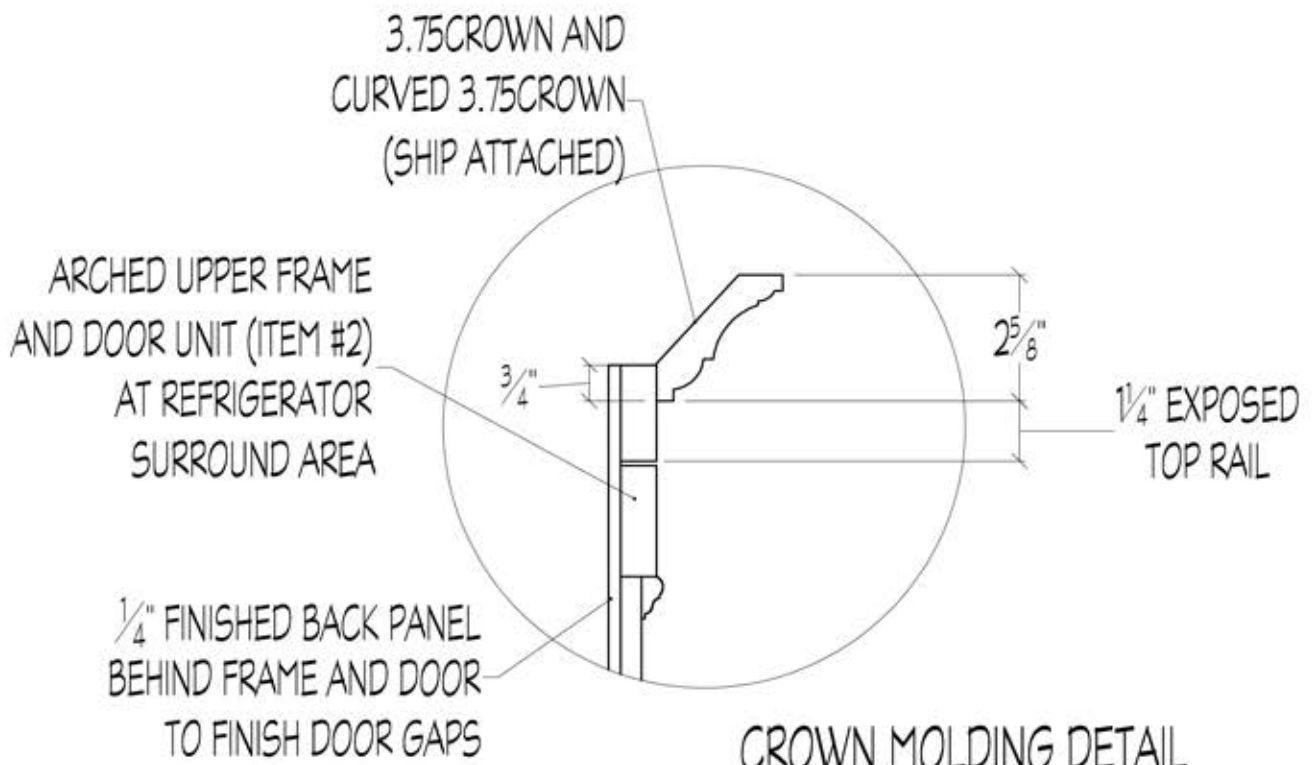

CLIENT: MDC SHOWROOM	AREA: DISPLAY 1
DATE: 01.26.05	SCALE: 1" = 1' 0"
PAGE: 1 OF 2	REVISED:
APPROVED:	DATE:
	DRAWN BY: TWR

BEAD ALL
OPENINGS

FRAME ONLY DOORS
(GLASS INSERT PROVIDED
LOCALLY)

ELEVATION "A" FOR
CABINET #3

CLIENT: MDC SHOWROOM	AREA: DISPLAY 1
DATE: 01.26.05	SCALE: 1" = 1' 0"
PAGE: 1 OF 2	REVISED:
APPROVED:	DATE:
	DRAWN BY: TWR

www.ewkitchens.com

REFRIGERATOR SURROUND UNIT
MAKE 27" DEEP

CLIENT: MDC SHOWROOM	AREA: DISPLAY 1B
DATE: 02.14.05	SCALE: NOT TO SCALE
PAGE: 1 OF 3	REVISED:
APPROVED:	DATE:
	DRAWN BY: TWR

CROWN MOLDING DETAIL
FOR REFRIGERATOR SURROUND
ASSEMBLY

CLIENT: MDC SHOWROOM	AREA: DISPLAY 1B
DATE: 02.14.05	SCALE: 3" = 1'-0"
PAGE: 3 OF 3	REVISED:
APPROVED:	DATE:
	DRAWN BY: TWR

CLIENT: MDC SHOWROOM	AREA: DISPLAY 1B
DATE: 02.14.05	SCALE: 1" = 1' 0"
PAGE: 1 OF 5	REVISED:
APPROVED:	DATE:
	DRAWN BY: TWR