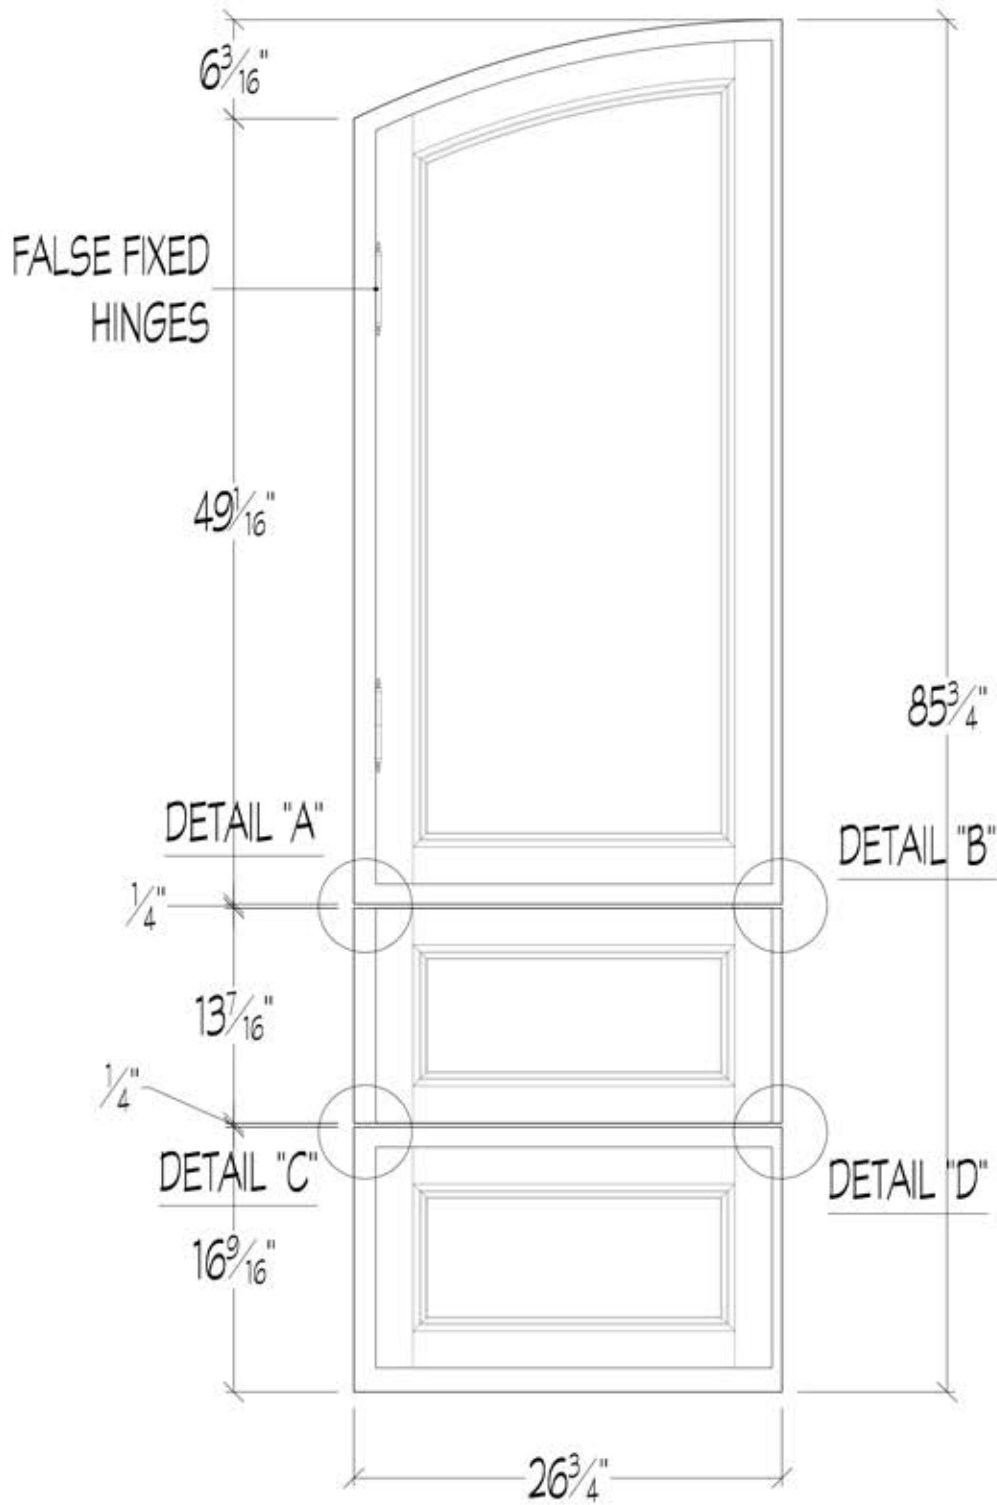

CLIENT: MDC SHOWROOM	AREA: DISPLAY 1
DATE: 01.26.05	SCALE: 1" = 1' 0"
PAGE: 1 OF 2	REVISED:
APPROVED:	DATE:
	DRAWN BY: TWR

BEAD ALL
OPENINGS

FRAME ONLY DOORS
(GLASS INSERT PROVIDED
LOCALLY)

ELEVATION "A" FOR
CABINET #3

CLIENT: MDC SHOWROOM	AREA: DISPLAY 1
DATE: 01.26.05	SCALE: 1" = 1' 0"
PAGE: 1 OF 2	REVISED:
APPROVED:	DATE:
	DRAWN BY: TWR

www.ewkitchens.com

REFRIGERATOR SURROUND UNIT
MAKE 27" DEEP

CLIENT: MDC SHOWROOM	AREA: DISPLAY 1B
DATE: 02.14.05	SCALE: NOT TO SCALE
PAGE: 1 OF 3	REVISED:
APPROVED:	DATE:
	DRAWN BY: TWR

CROWN MOLDING DETAIL
FOR REFRIGERATOR SURROUND
ASSEMBLY

CLIENT: MDC SHOWROOM	AREA: DISPLAY 1B
DATE: 02.14.05	SCALE: 3" = 1'-0"
PAGE: 3 OF 3	REVISED:
APPROVED:	DATE:
	DRAWN BY: TWR

CLIENT: MDC SHOWROOM	AREA: DISPLAY 1B
DATE: 02.14.05	SCALE: 1" = 1' 0"
PAGE: 1 OF 5	REVISED:
APPROVED:	DATE:
	DRAWN BY: TWR