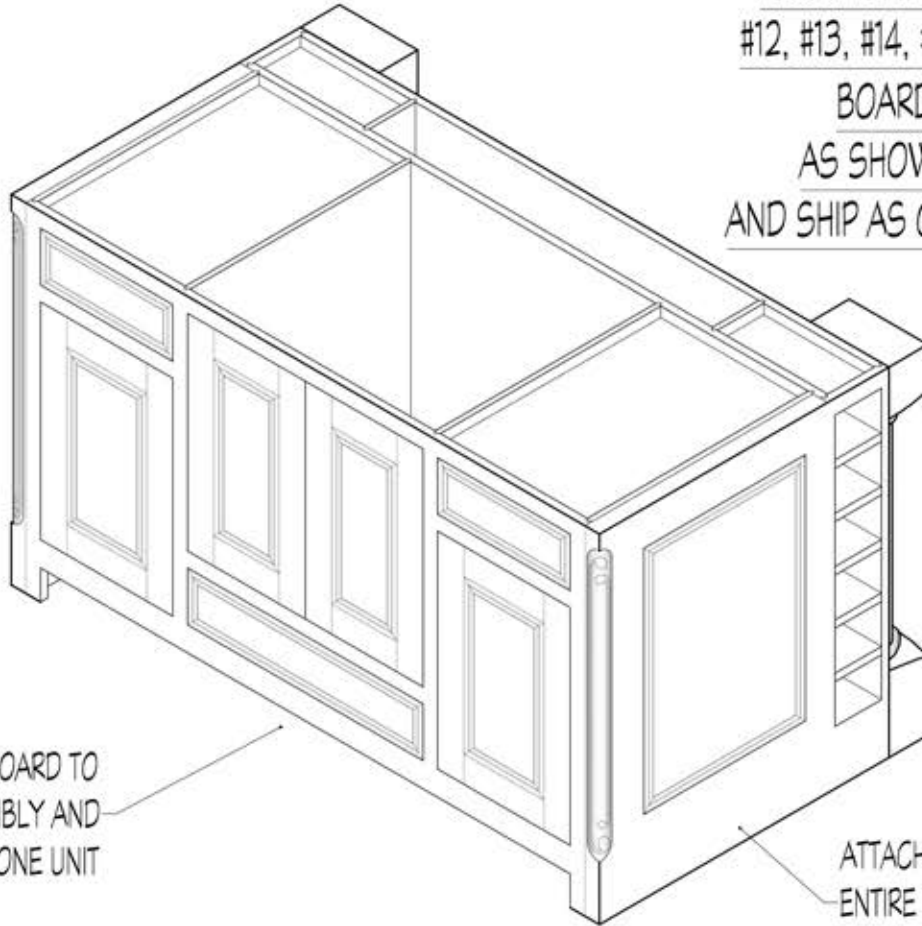

ASSEMBLE ITEMS #9, #10, #11,
#12, #13, #14, #15, AND CBB BASE
BOARD (#22 & #28)
AS SHOWN AND NOTED
AND SHIP AS ONE COMPLETE UNIT

ATTACH CBB BASEBOARD TO
ENTIRE ISLAND ASSEMBLY AND
SHIP AS ONE UNIT

ATTACH CBB BASEBOARD TO
ENTIRE ISLAND ASSEMBLY AND
SHIP AS ONE UNIT

CLIENT: MDC SHOWROOM	AREA: DISPLAY 1B
DATE: 02.14.05	SCALE: 3/4" = 1' 0"
PAGE: 5 OF 8	REVISED:
APPROVED:	DATE:
	DRAWN BY: TWR