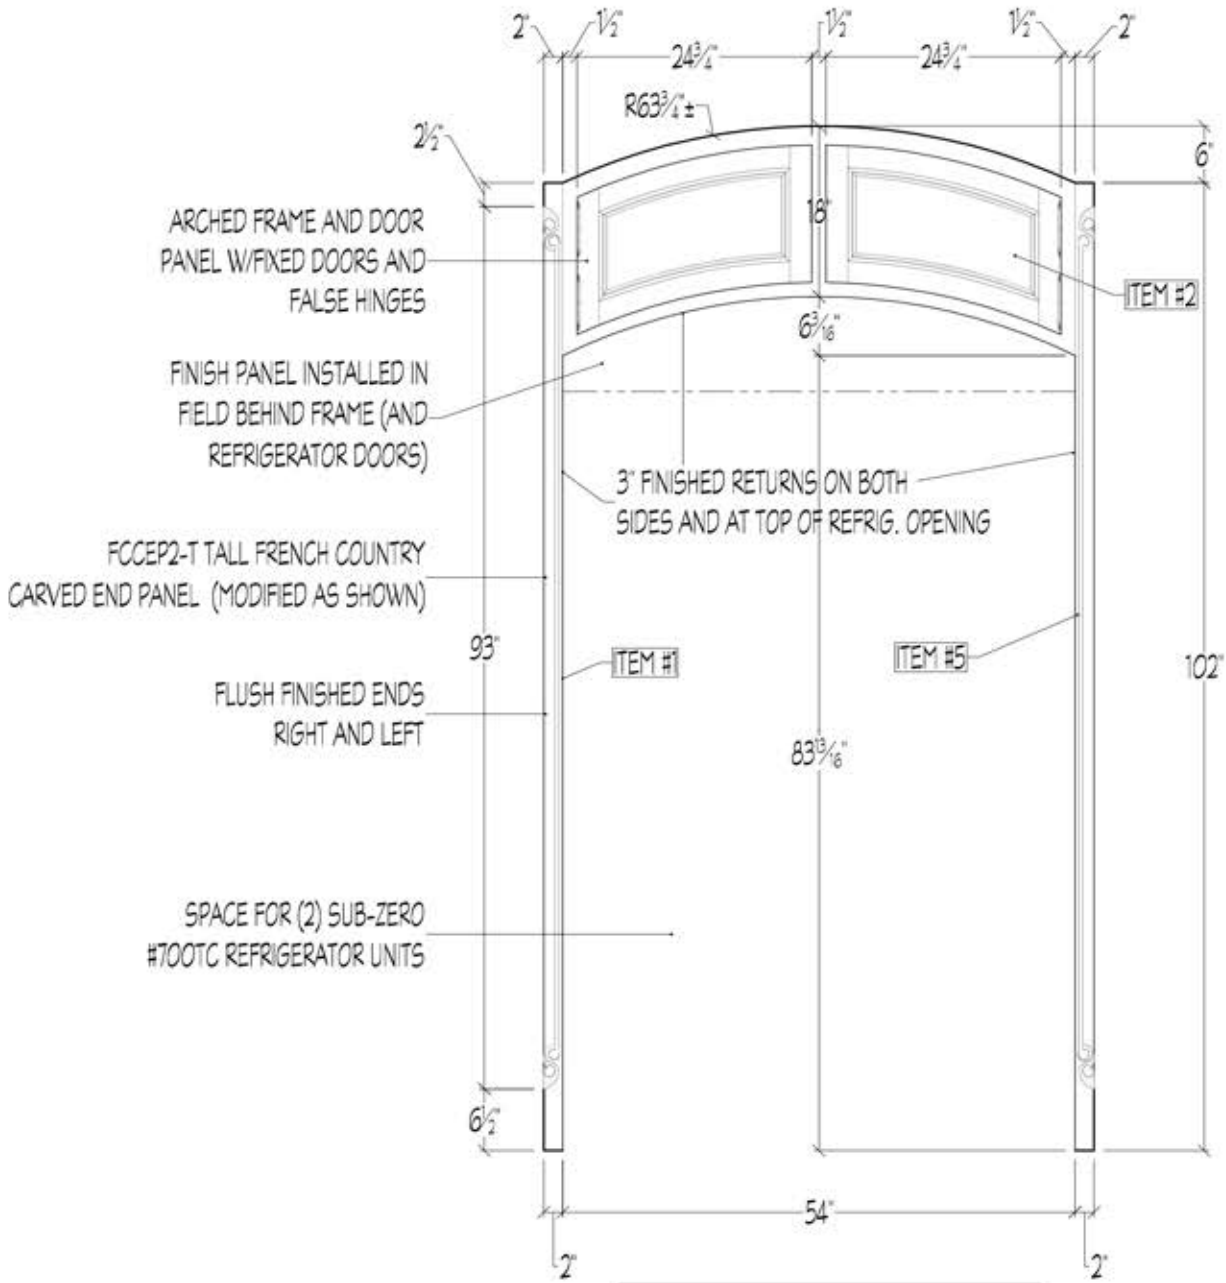

CLIENT: MDC SHOWROOM	AREA: DISPLAY 1
DATE: 01.26.05	SCALE: 1" = 1' 0"
PAGE: 1 OF 2	REVISED:
APPROVED:	DATE:
	DRAWN BY: TWR

BEAD ALL
OPENINGS

FRAME ONLY DOORS
(GLASS INSERT PROVIDED
LOCALLY)

ELEVATION "A" FOR
CABINET #3

CLIENT: MDC SHOWROOM	AREA: DISPLAY 1
DATE: 01.26.05	SCALE: 1" = 1' 0"
PAGE: 1 OF 2	REVISED:
APPROVED:	DATE:
	DRAWN BY: TWR

www.ewkitchens.com

REFRIGERATOR SURROUND UNIT
MAKE 27" DEEP

CLIENT: MDC SHOWROOM	AREA: DISPLAY 1B
DATE: 02.14.05	SCALE: NOT TO SCALE
PAGE: 1 OF 3	REVISED:
APPROVED:	DATE:
	DRAWN BY: TWR

CROWN MOLDING DETAIL
FOR REFRIGERATOR SURROUND
ASSEMBLY

CLIENT: MDC SHOWROOM	AREA: DISPLAY 1B
DATE: 02.14.05	SCALE: 3" = 1'-0"
PAGE: 3 OF 3	REVISED:
APPROVED:	DATE:
	DRAWN BY: TWR

CLIENT: MDC SHOWROOM	AREA: DISPLAY 1B
DATE: 02.14.05	SCALE: 1" = 1' 0"
PAGE: 1 OF 5	REVISED:
APPROVED:	DATE:
	DRAWN BY: TWR

ATTACH CBB BASEBOARD TO
 ENTIRE ISLAND ASSEMBLY AND
 SHIP AS ONE UNIT

CLIENT: MDC SHOWROOM	AREA: DISPLAY 1B
DATE: 02.14.05	SCALE: 3/4" = 1' 0"
PAGE: 5 OF 8	REVISED:
APPROVED:	DATE:
	DRAWN BY: TWR

www.ewkitchens.com