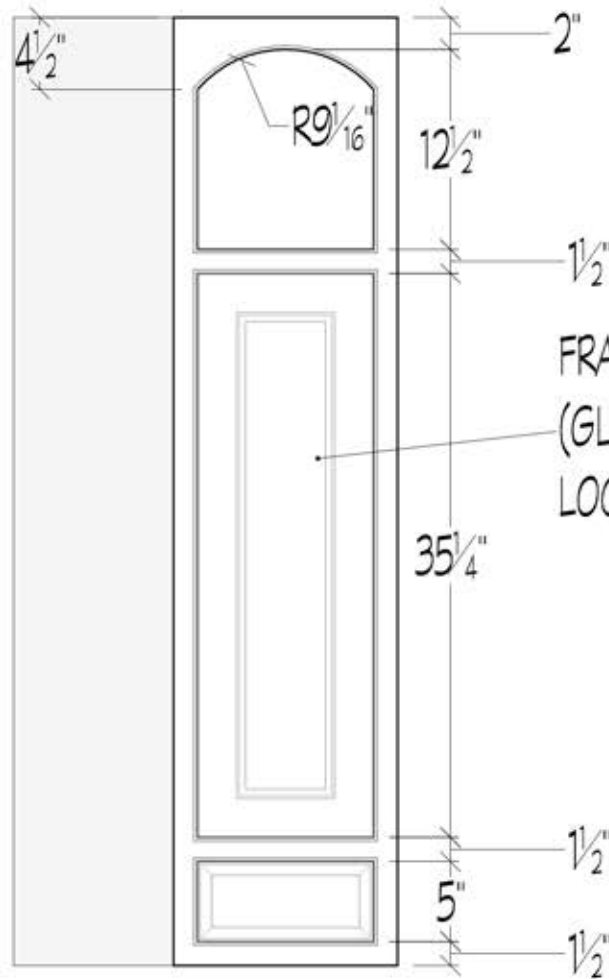

CLIENT: MDC SHOWROOM	AREA: DISPLAY 1
DATE: 01.26.05	SCALE: 1" = 1' 0"
PAGE: 1 OF 2	REVISED:
APPROVED:	DATE:
	DRAWN BY: TWR

BEAD ALL
OPENINGS

FRAME ONLY DOORS
(GLASS INSERT PROVIDED
LOCALLY)

ELEVATION "A" FOR
CABINET #3

CLIENT: MDC SHOWROOM	AREA: DISPLAY 1
DATE: 01.26.05	SCALE: 1" = 1' 0"
PAGE: 1 OF 2	REVISED:
APPROVED:	DATE:
	DRAWN BY: TWR

www.ewkitchens.com

REFRIGERATOR SURROUND UNIT
MAKE 27" DEEP

CLIENT: MDC SHOWROOM	AREA: DISPLAY 1B
DATE: 02.14.05	SCALE: NOT TO SCALE
PAGE: 1 OF 3	REVISED:
APPROVED:	DATE:
	DRAWN BY: TWR

CROWN MOLDING DETAIL
FOR REFRIGERATOR SURROUND
ASSEMBLY

CLIENT: MDC SHOWROOM	AREA: DISPLAY 1B
DATE: 02.14.05	SCALE: 3" = 1'-0"
PAGE: 3 OF 3	REVISED:
APPROVED:	DATE:
	DRAWN BY: TWR

CLIENT: MDC SHOWROOM	AREA: DISPLAY 1B
DATE: 02.14.05	SCALE: 1" = 1' 0"
PAGE: 1 OF 5	REVISED:
APPROVED:	DATE:
	DRAWN BY: TWR